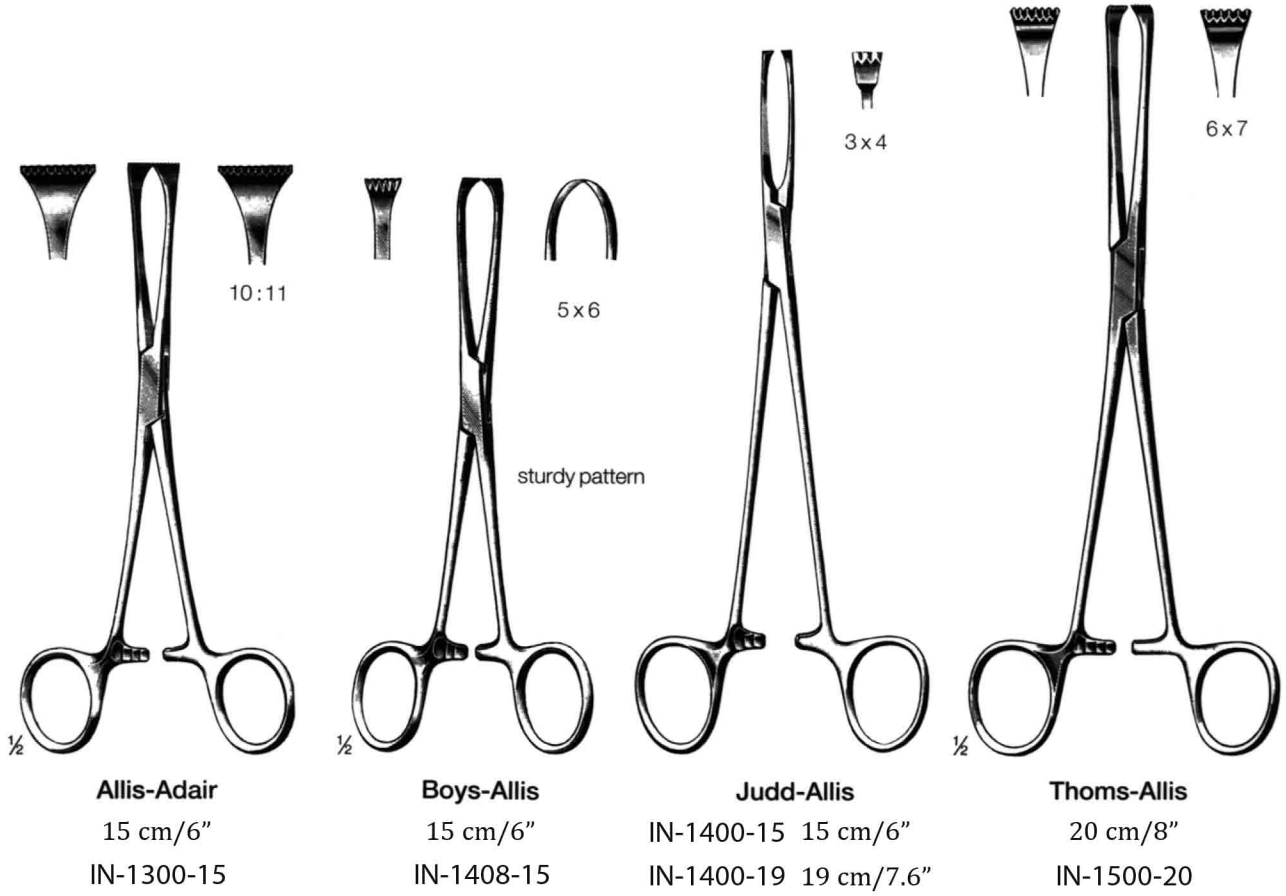

Lockwood-Allis

IN-1506-16 16 cm/4.6"
 IN-1506-20 20 cm/8"

Lockwood
 20 cm/8"
 IN-1508-20

Duval

cm	inch.		
18	7	IN-1700-18	
20	8	IN-1700-20	IN-1702-20
23	9 TC	IN-1704-20	IN-1702-23

Collin
 14 cm/5.6"
 PH-3704-14

IN-1905-15

Appendectomy Clamp and Spur Crusher

Kleinschmidt

12 cm/4.8"

IN-1921-12

Intestinal Forceps

IN-2090-13

IN-2091-13

Kucher Baby

13 cm/5.2"

Atrauma

IN-2094-13

IN-2095-13

Kucher Baby

13 cm/5.2"

very flexible

16 cm/4.6"
IN-2100-16
18 cm/7.2"
IN-2100-18

16 cm/4.6"
IN-2101-16
18 cm/7.2"
IN-2101-18

Baby-Doyen

very flexible

21 cm/8.4"
IN-2100-21
23cm/9.2"
IN-2100-23

21 cm/8.4"
IN-2101-21
23cm/9.2"
IN-2101-23

Doyen

¼