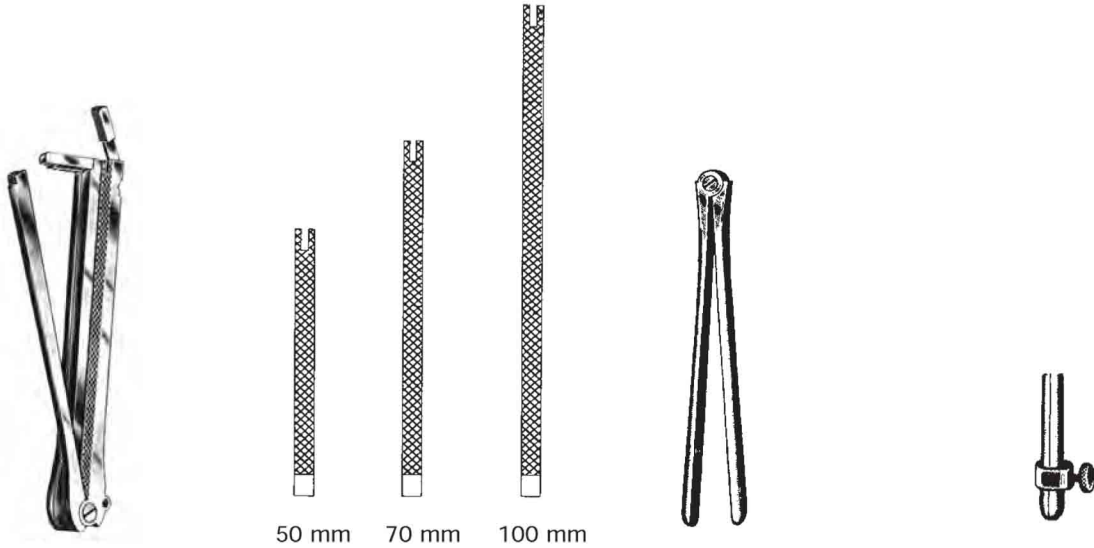

30 cm/12"

IN-2311-30

Lloyd-Davis

30,5 cm/12"

IN-2315-31

Fehland

Normal 23cm/9.2" Atroum
 IN-2401-23 IN-2407-23

Best

26 cm/10.4"

30mm/1 1/2" IN-2501-30

60 mm/2 1/2" IN-2501-60

75 mm/3" IN-2501-75

Brunner

24cm/9.6"

IN-2606-24

Atrauma

IN-2600-24

Demartel-Wolfson

- IN-2800-05 5 cm/2" set of 3
- IN-2800-07 7 cm/2.8" set of 3
- IN-2800-10 10 cm/4" set of 3

Stone-Watt

- IN-2702-07 7,5 cm/3"
- IN-2702-10 10 cm/4"

Stone-Watt

- IN-2704-00

Demartel-Wolfson

- 26 cm/10.4"
- IN-2802-26

Demartel-Wolfson

- 8,5 cm/3.4"
- IN-2804-08

Demartel-Wolfson

- 23cm/9.2"
- IN-2804-23

Lane
30 cm/12"
IN-2900-30

Lane
30 cm/12"
IN-2901-30

Payr