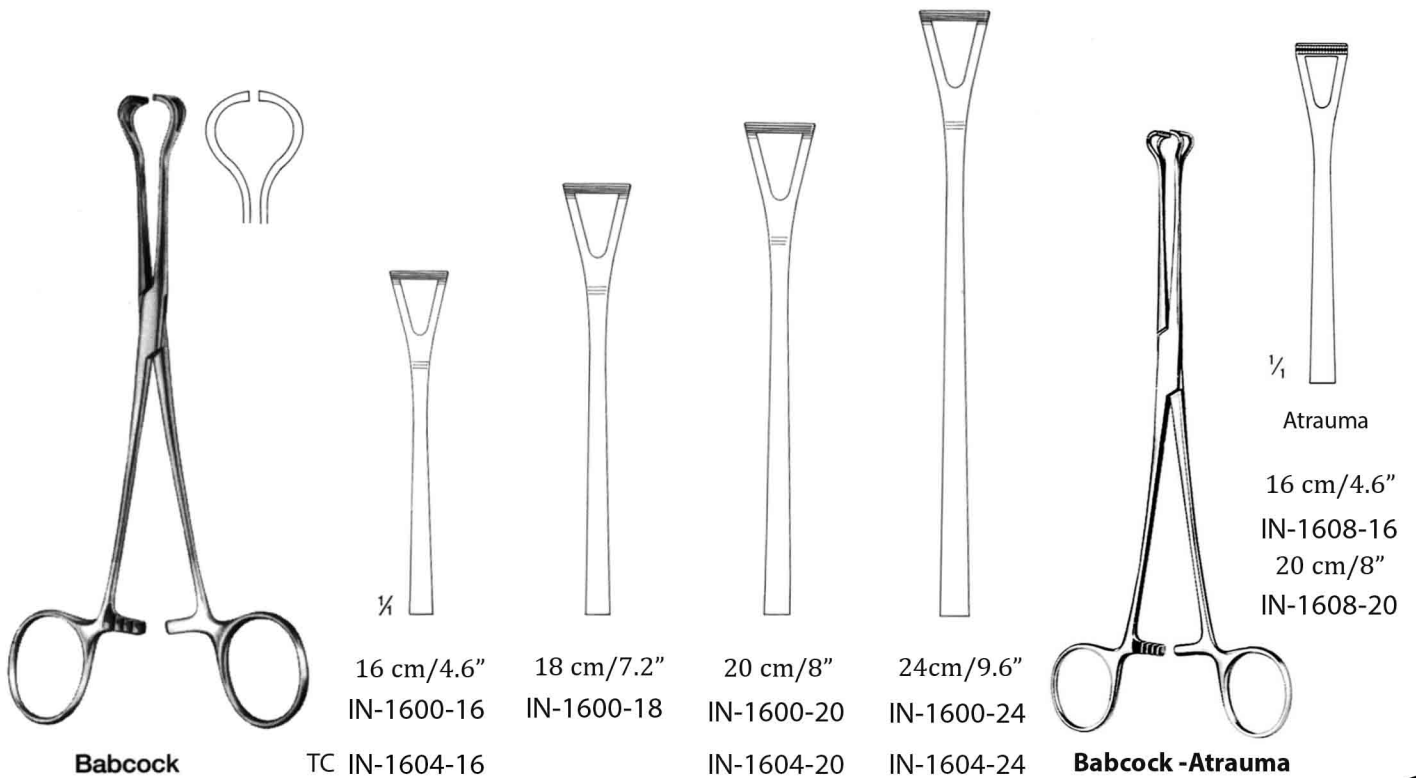

Lockwood-Allis

IN-1506-16 16 cm/4.6"
 IN-1506-20 20 cm/8"

Lockwood
 20 cm/8"
 IN-1508-20

Duval

cm	inch.		
18	7	IN-1700-18	
20	8	IN-1700-20	IN-1702-20
23	9 TC	IN-1704-20	IN-1702-23

Collin
 14 cm/5.6"
 PH-3704-14