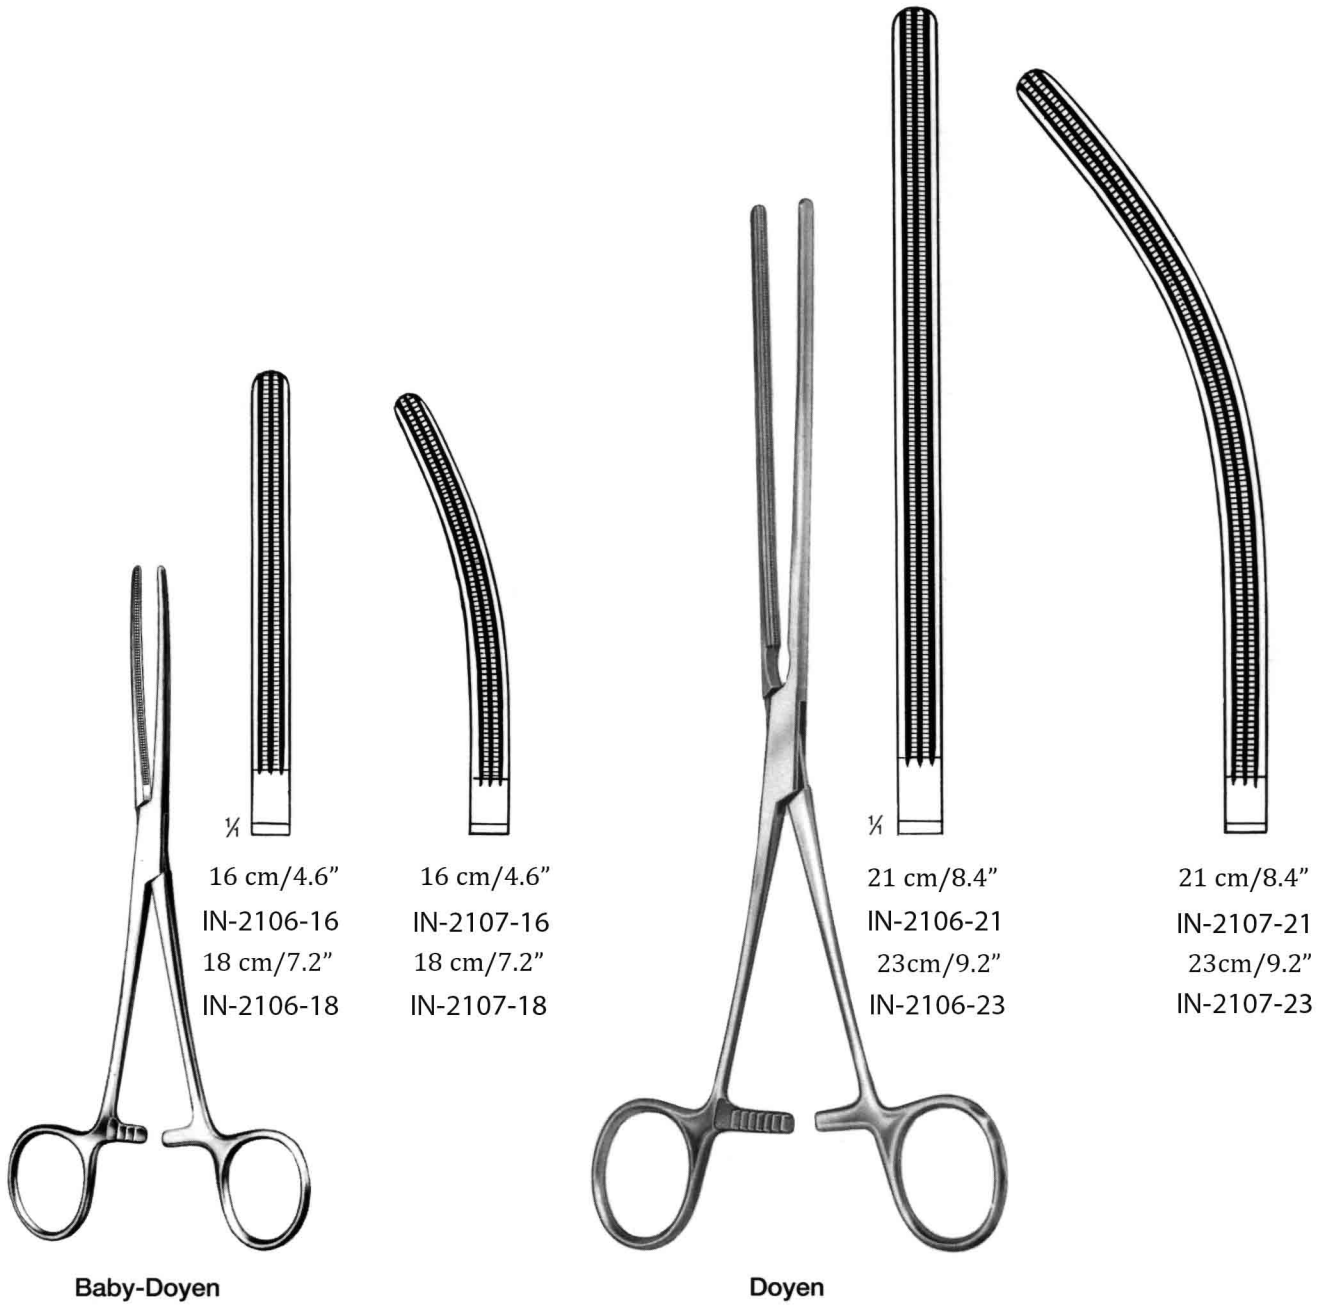

16 cm/4.6"
IN-2100-16
18 cm/7.2"
IN-2100-18

16 cm/4.6"
IN-2101-16
18 cm/7.2"
IN-2101-18

Baby-Doyen

very flexible

21 cm/8.4"
IN-2100-21
23cm/9.2"
IN-2100-23

21 cm/8.4"
IN-2101-21
23cm/9.2"
IN-2101-23

Doyen

¼

28cm/11"

IN-2200-28

25 cm/10"

IN-2200-25

22 cm/8.8"

IN-2200-22

Kocher

¼