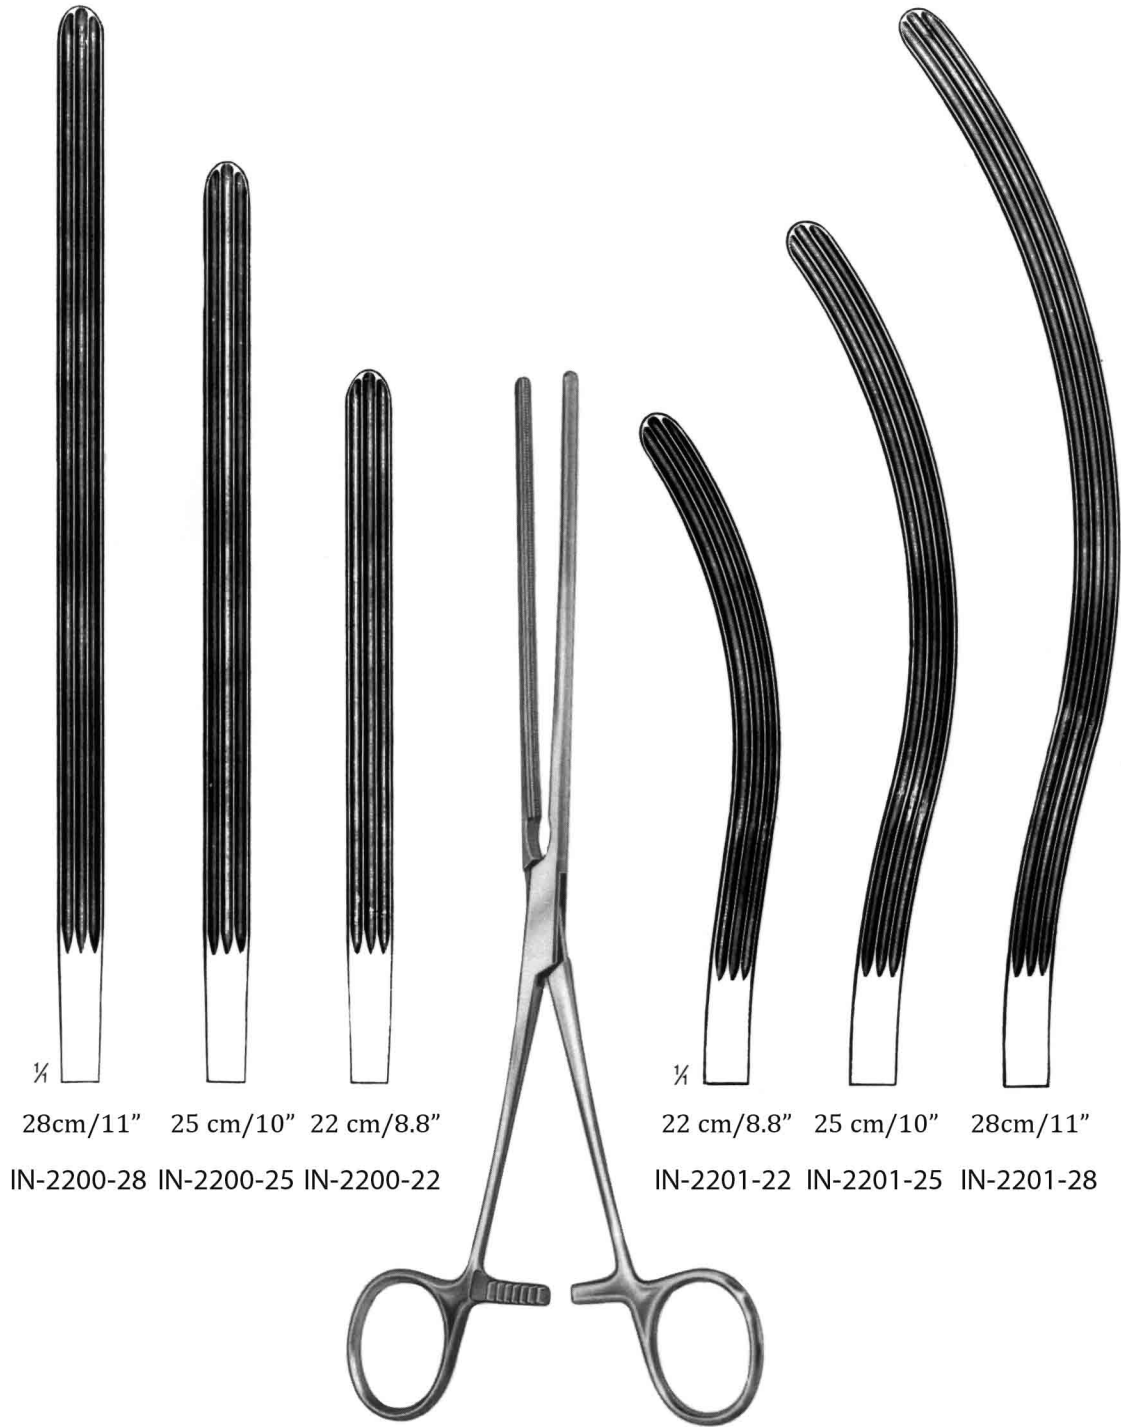

16 cm/4.6"
IN-2100-16
18 cm/7.2"
IN-2100-18

16 cm/4.6"
IN-2101-16
18 cm/7.2"
IN-2101-18

Baby-Doyen

very flexible

21 cm/8.4"
IN-2100-21
23cm/9.2"
IN-2100-23

21 cm/8.4"
IN-2101-21
23cm/9.2"
IN-2101-23

Doyen

¼

28cm/11"

IN-2200-28

25 cm/10"

IN-2200-25

22 cm/8.8"

IN-2200-22

Kocher

¼